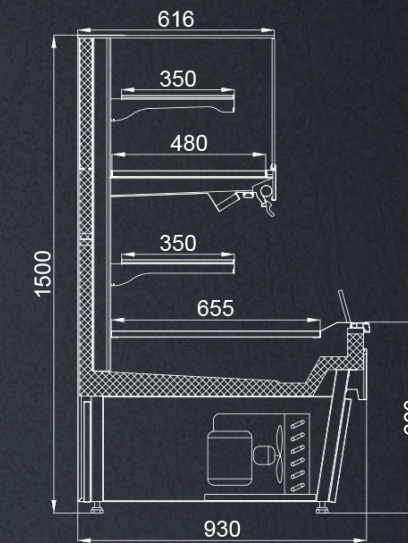

ÇAĞLAYAN

- İris BC / DC provides excellent product display experience with its 3 levels and wide display are at places such as cafe, patisserie, bakery, gas stations and mini markets. İris has 2 different models based on their glass design which are called İris BC (curved glass) and İris DC (flat glass).

TEKNİK DETAYLAR / TECHNICAL DETAILS

İRİS

Length (mm)			1250
Height (mm)			1500
Temperature Class	ML (3M1)	-1 / +1 (°C)	
Loading area (m ²)	Depth(mm)	930	2,29
End thickness (mm)			35

TEKNİK ÇİZİMLER / TECHNICAL DRAWINGS